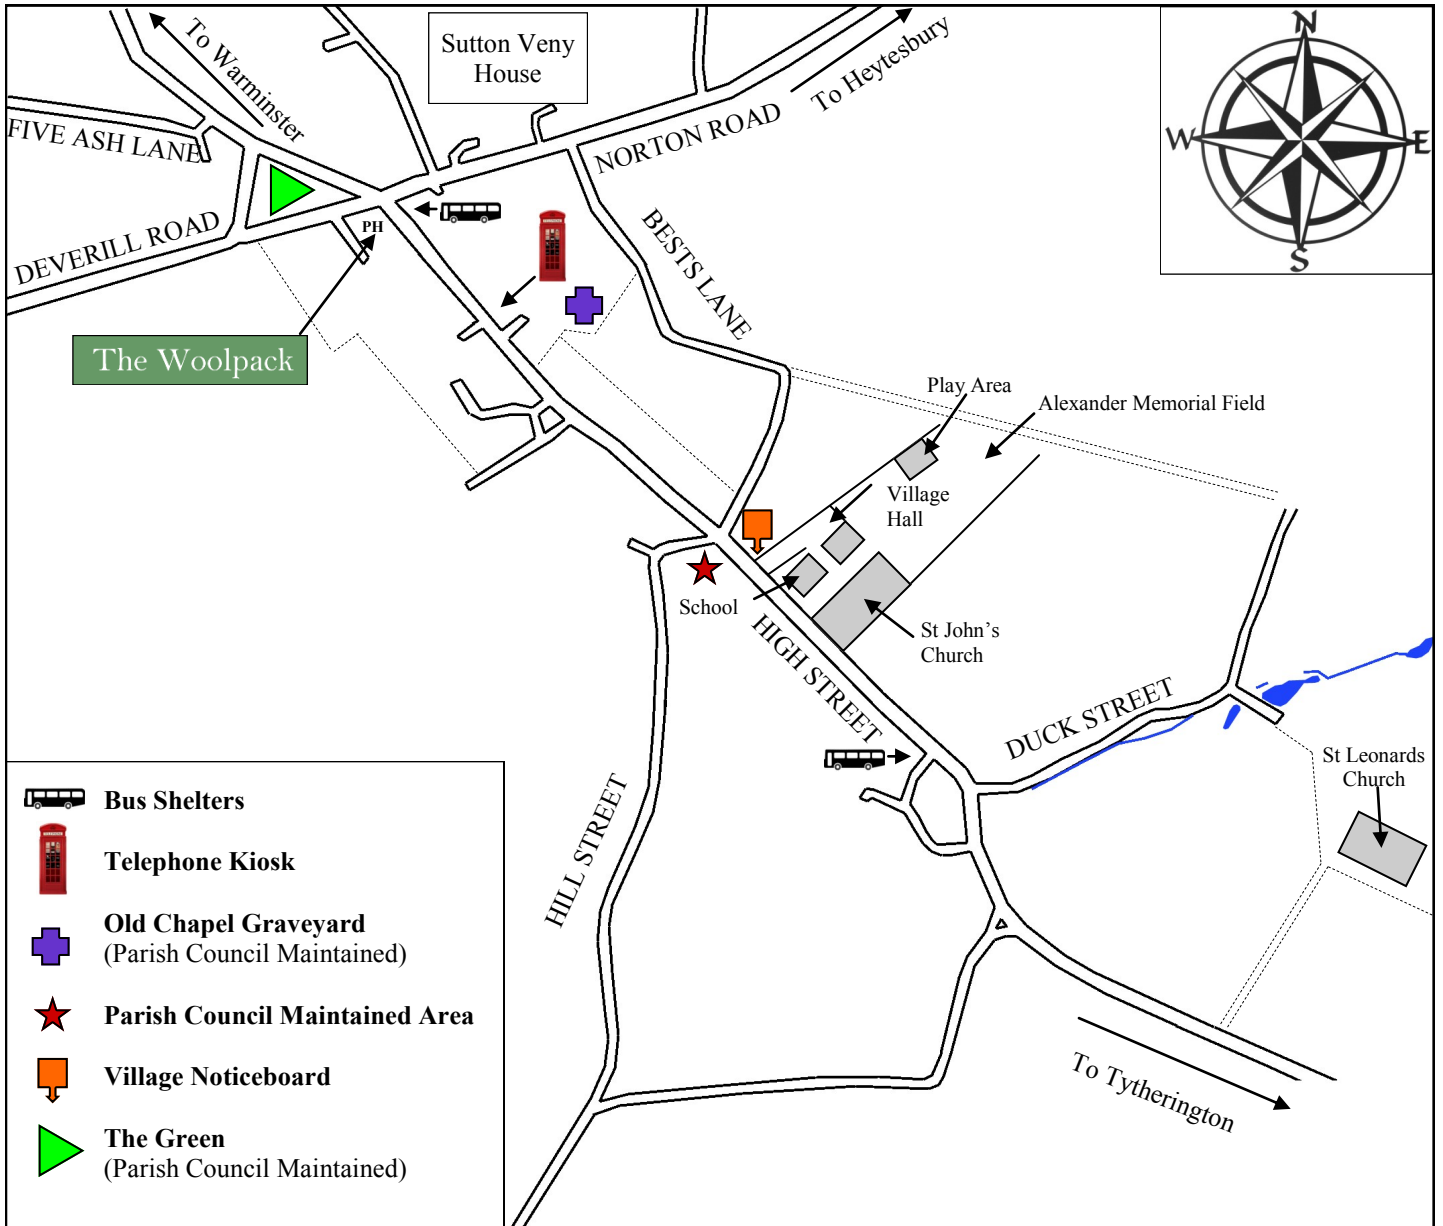

Sutton Veny

-  **Bus Shelters**
-  **Telephone Kiosk**
-  **Old Chapel Graveyard**
(Parish Council Maintained)
-  **Parish Council Maintained Area**
-  **Village Noticeboard**
-  **The Green**
(Parish Council Maintained)